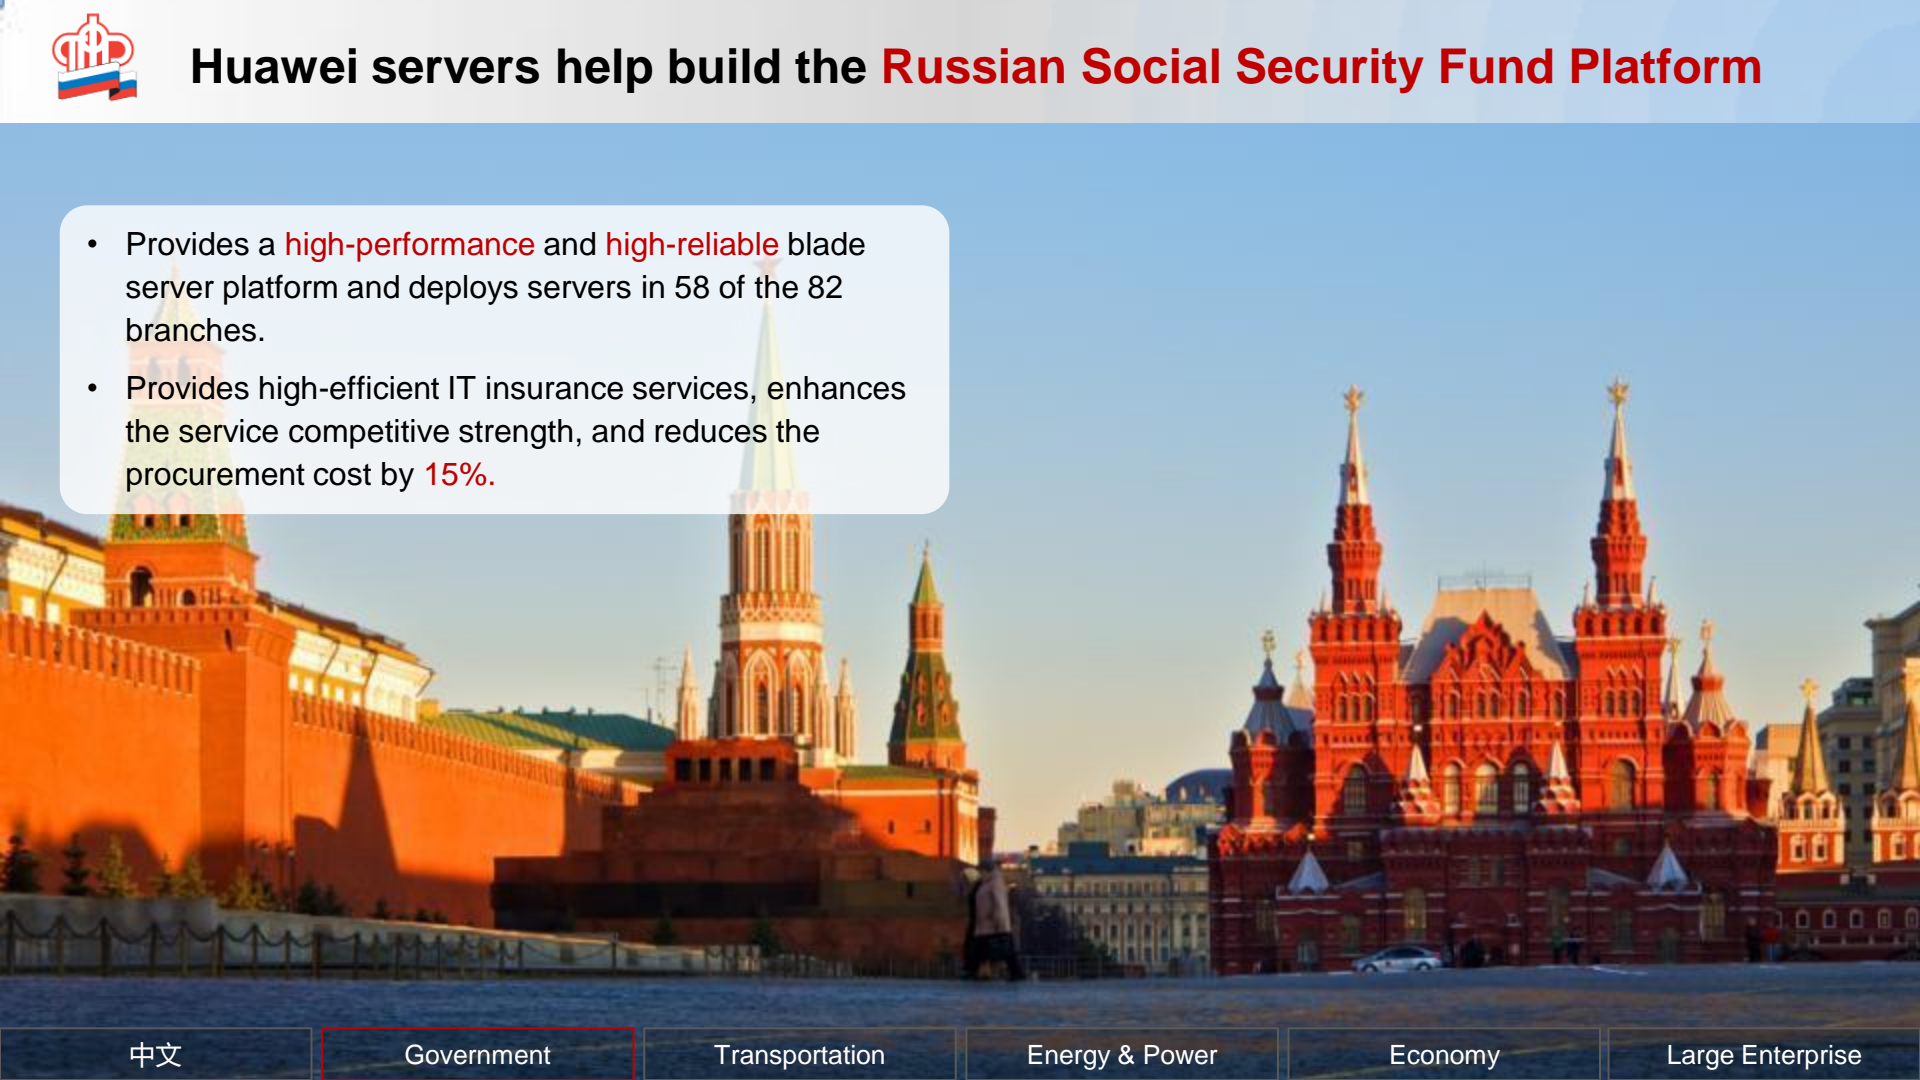

Huawei servers help build the **Russian Social Security Fund Platform**

- Provides a **high-performance** and **high-reliable** blade server platform and deploys servers in 58 of the 82 branches.
- Provides high-efficient IT insurance services, enhances the service competitive strength, and reduces the procurement cost by **15%**.